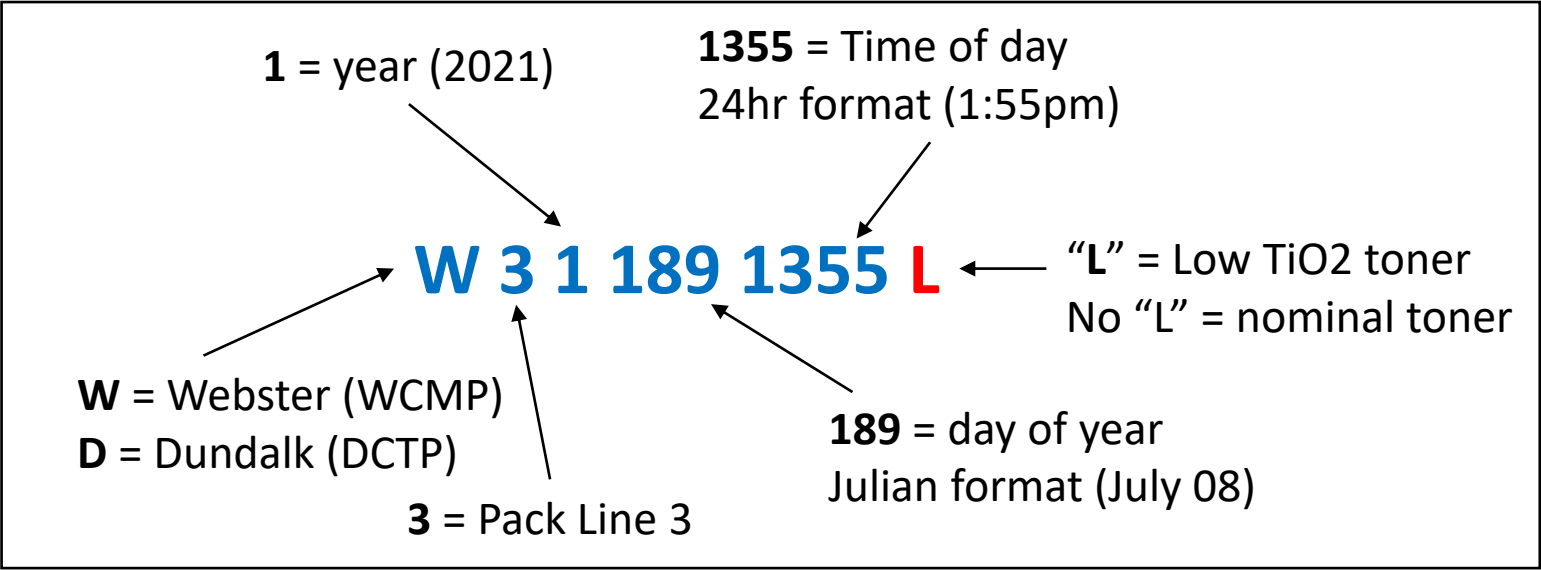

# iGen Toner Bottle/Box Date - Location

Date code locations on cartons

WCMP carton

DCTP carton

# iGen Toner Bottle/Box Date - Decoder

WCMP bottle

Bottle date code uses 2 lines, with time of day on 2<sup>nd</sup> line

DCTP bottle

WCMP carton

DCTP carton

Carton date code uses 1 line