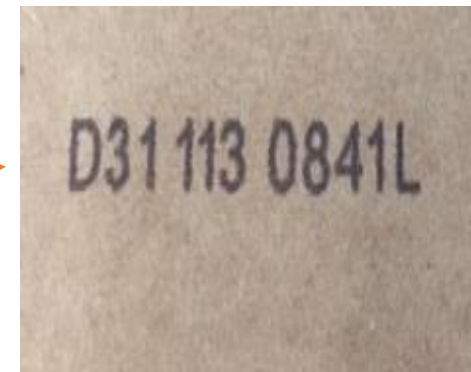

Page 1 / 10

**SAFETY DATA SHEET**  
according to Regulation (EC) No. 1907/2006 as amended

---

SDS #: A-10424 **Toner - Magenta**

Issuing Date 2019-09-19 Revision Date 2021-07-15 Version 2  
This SDS pertains to products that do not contain "L" in the date code stamped on the packaging.  
Refer to instruction document linked from part number search results at <https://safetysheets.business.xerox.com>.

**1. IDENTIFICATION OF THE SUBSTANCE/MIXTURE AND OF THE COMPANY/UNDERTAKING**

1.1 Product Identifier

**Product Name** Toner for iGen4 220 Perfecting Press, Xerox Color 8250, Xerox iGen4™ Press, iGen 150 Press, iGen4 Matte, Xerox iGen5 Press  
**Part no.** 006R01352, 006R01356, 006R01360, 006R01364, 006R01535, 006R01539, 006R01543, 006R01547  
**Colour** Magenta

# iGen Toner Bottle/Box Date - Location

Date code locations on cartons

WCMP carton

DCTP carton