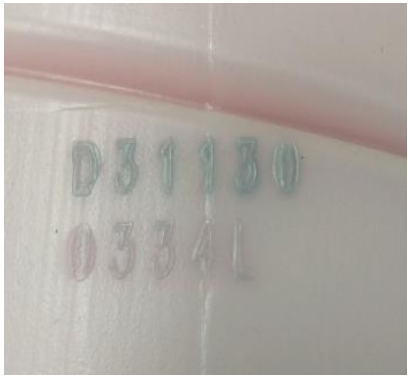

Page 1 / 8

**SAFETY DATA SHEET**  
according to Regulation (EC) No. 1907/2006 as amended

---

SDS #: A-10651 **Toner - Magenta**

Issuing Date 2021-06-23 Revision Date 2021-07-08 Version 1  
This SDS pertains to products that contain "L" in the date code stamped on the packaging.  
Refer to instruction document linked from part number search results at <https://safetysheets.business.xerox.com>.

**1. IDENTIFICATION OF THE SUBSTANCE/MIXTURE AND OF THE COMPANY/UNDERTAKING**

1.1 Product Identifier

**Product Name** Toner for iGen4 220 Perfecting Press, Xerox Color 8250, Xerox iGen4™ Press, iGen 150 Press, iGen4 Matte, Xerox iGen5 Press  
**Part no.** 006R01352, 006R01356, 006R01360, 006R01364, 006R01535, 006R01539, 006R01543, 006R01547  
**Colour** Magenta

# iGen Toner Bottle/Box Date - Location

Date code locations on cartons

WCMP carton

DCTP carton

# iGen Toner Bottle/Box Date - Decoder

WCMP bottle

Bottle date code uses 2 lines, with time of day on 2<sup>nd</sup> line

DCTP bottle

WCMP carton

DCTP carton

Carton date code uses 1 line