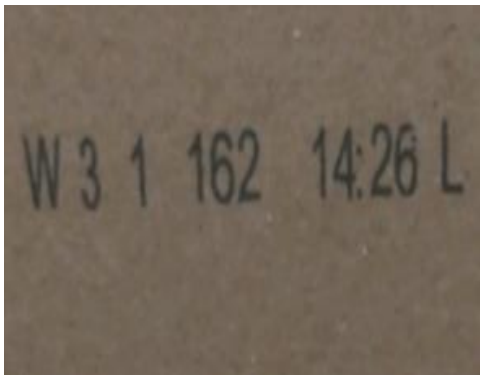

Page 1 / 8

**SAFETY DATA SHEET**  
according to Regulation (EC) No. 1907/2006 as amended

---

SDS #: A-10651 **Toner - Magenta**

Issuing Date 2021-06-23 Revision Date 2021-07-08 Version 1  
This SDS pertains to products that contain "L" in the date code stamped on the packaging.  
Refer to instruction document linked from part number search results at <https://safetysheets.business.xerox.com>.

Page 1 / 10

**SAFETY DATA SHEET**  
according to Regulation (EC) No. 1907/2006 as amended

---

SDS #: A-10424 **Toner - Magenta**

Issuing Date 2019-09-19 Revision Date 2021-07-15 Version 2  
This SDS pertains to products that do not contain "L" in the date code stamped on the packaging.  
Refer to instruction document linked from part number search results at <https://safetysheets.business.xerox.com>.

# iGen Toner Bottle/Box Date - Location

Date code locations on cartons

WCMP carton

DCTP carton

# iGen Toner Bottle/Box Date - Decoder

WCMP bottle

Bottle date code uses 2 lines, with time of day on 2<sup>nd</sup> line

DCTP bottle

WCMP carton

DCTP carton

Carton date code uses 1 line