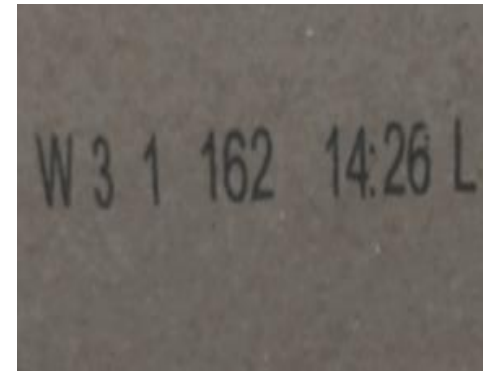

iGen Toner Bottle/Box Date - Location

Date code locations on cartons

WCMP carton