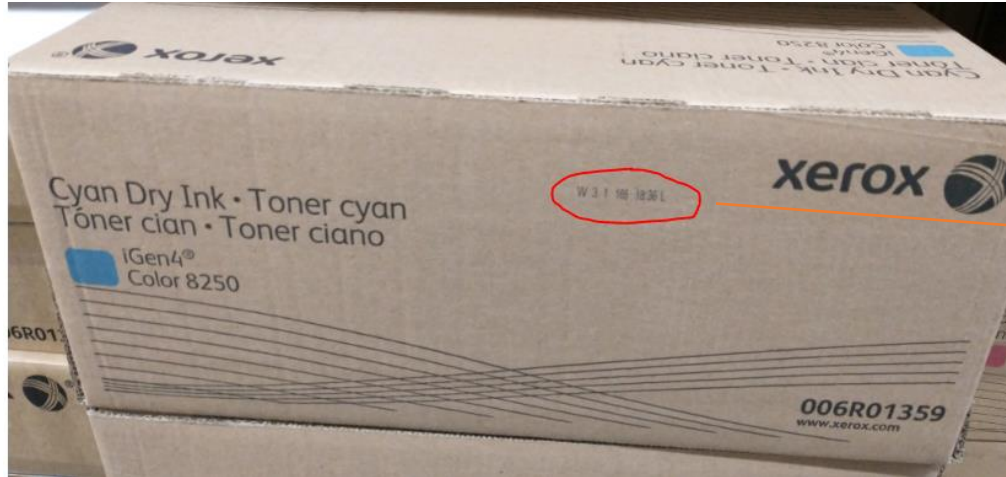

iGen Toner Bottle/Box Date - Location

Date code locations on cartons

WCMP carton